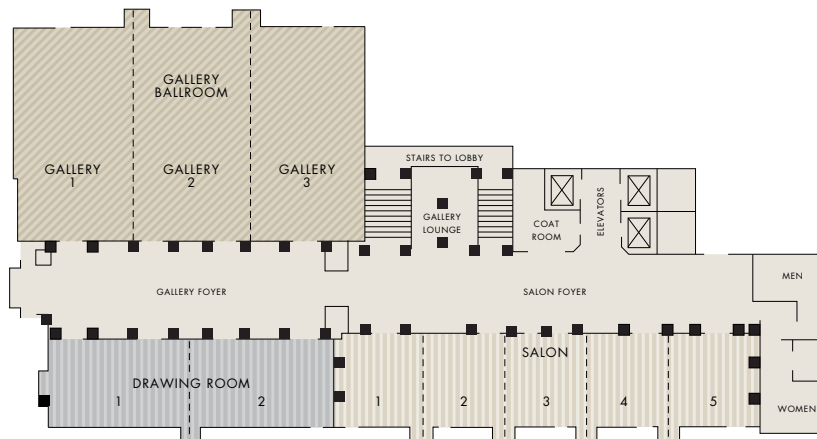

FLOOR PLAN & DIRECTIONS

MEZZANINE LEVEL

THE GALLERY

DIRECTIONS

PARK HYATT WASHINGTON, D.C. IS EASILY ACCESSIBLE AND IS CONVENIENTLY LOCATED NEAR:

- Ronald Reagan Washington National Airport (6 miles)
- Washington Dulles Airport (27 miles)
- Baltimore Washington International Airport (37 miles)
- Union Station and Amtrak: (3 miles)
- Metro Stations: Foggy Bottom (Blue/Orange/Silver lines) and Dupont Circle (Red line)