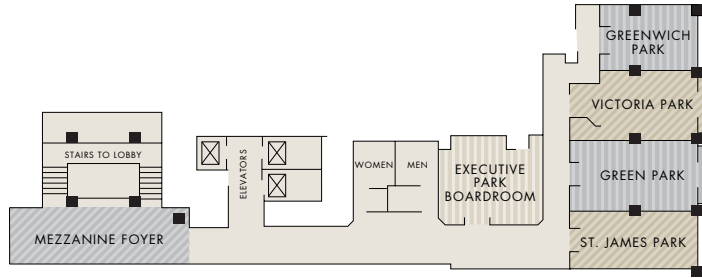

FLOOR PLAN & DIRECTIONS

MEZZANINE LEVEL

THE GALLERY

DIRECTIONS

PARK HYATT WASHINGTON, D.C. IS EASILY ACCESSIBLE AND IS CONVENIENTLY LOCATED NEAR:

- Ronald Reagan Washington National Airport (6 miles)
- Washington Dulles Airport (27 miles)
- Baltimore Washington International Airport (37 miles)
- Union Station and Amtrak: (3 miles)
- Metro Stations: Foggy Bottom (Blue/Orange/Silver lines) and Dupont Circle (Red line)